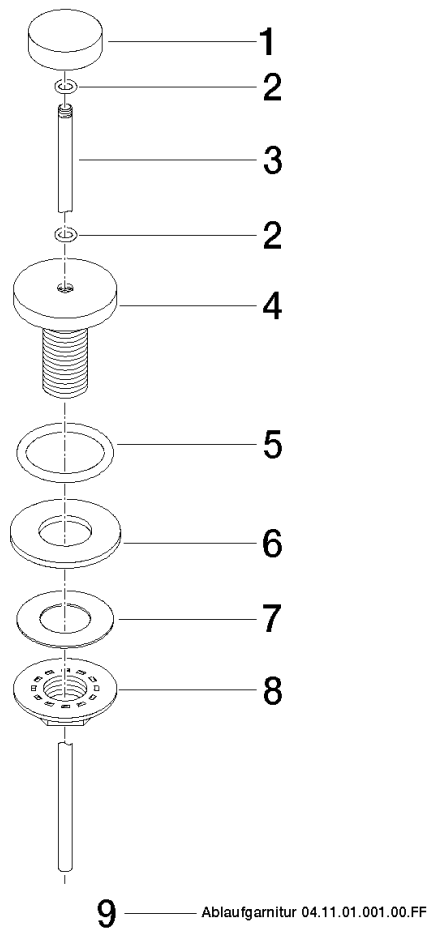

**Basin Waste with knob for deck mounting 1 1/4" - Durabronz (23kt Gold)**

IMO

10 200 970

Fits: IMO, LULU, MADISON, MEM, TARA, CL.1, LISSÉ, VAIA, META, CYO

	Durabronz (23kt Gold)	10 200 970-09
	Chrome	10 200 970-00
	Brushed Platinum	10 200 970-06
	Platinum	10 200 970-08
	Dark Chrome	10 200 970-19
	Light Gold	10 200 970-26
	Brushed Light Gold	10 200 970-27
	Brushed Durabronz (23kt Gold)	10 200 970-28
	Matte Black	10 200 970-33
	Brushed Bronze	10 200 970-42
	Brushed Champagne (22kt Gold)	10 200 970-46
	Champagne (22kt Gold)	10 200 970-47
	Brushed Chrome	10 200 970-93
	Brushed Dark Platinum	10 200 970-99

Basin Waste with knob for deck mounting 1 1/4" - Durabron (23kt Gold)

---

IMO

10 200 970

Only suitable for basins with an overflow.

10 200 970

10 200 970

Parts for other finishes can be found here: [Chrome](#)

Spare parts list

No.	Item Number	Name	Quantity used	Delivery time
1	09 21 33 001-09	handle	1	40
2	09 14 10 007 90	seal	2	2
3	09 31 09 004-09	pull-rod	1	40
4	09 18 40 022-09	sleeve	1	40
5	09 14 10 095 90	seal	1	2
6	09 14 05 012 90	seal	1	2
7	09 14 40 001 90	seal	1	60
8	09 23 10 010 90	nut	1	2
9	90 11 01 001 00-09	pop-up waste	1	40