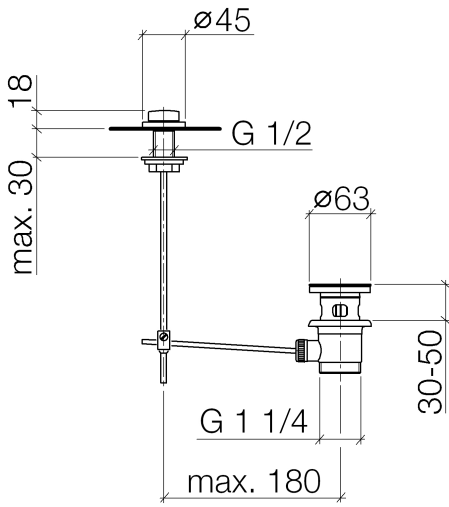

**Basin Waste with knob for deck mounting 1 1/4" - Durabronz (23kt Gold)**

IMO

10 200 970

Fits: IMO, LULU, MADISON, MEM, TARA, CL.1, LISSÉ, VAIA, META, CYO

	Durabronz (23kt Gold)	10 200 970-09
	Chrome	10 200 970-00
	Brushed Platinum	10 200 970-06
	Platinum	10 200 970-08
	Dark Chrome	10 200 970-19
	Light Gold	10 200 970-26
	Brushed Light Gold	10 200 970-27
	Brushed Durabronz (23kt Gold)	10 200 970-28
	Matte Black	10 200 970-33
	Brushed Bronze	10 200 970-42
	Brushed Champagne (22kt Gold)	10 200 970-46
	Champagne (22kt Gold)	10 200 970-47
	Brushed Chrome	10 200 970-93
	Brushed Dark Platinum	10 200 970-99

Basin Waste with knob for deck mounting 1 1/4" - Durabron (23kt Gold)

---

IMO

10 200 970

Only suitable for basins with an overflow.

10 200 970

10 200 970

Parts for other finishes can be found here: [Chrome](#)

Spare parts list

No.	Item Number	Name	Quantity used	Delivery time
1	09 21 33 001-09	handle	1	40
2	09 14 10 007 90	seal	2	2
3	09 31 09 004-09	pull-rod	1	40
4	09 18 40 022-09	sleeve	1	40
5	09 14 10 095 90	seal	1	2
6	09 14 05 012 90	seal	1	2
7	09 14 40 001 90	seal	1	60
8	09 23 10 010 90	nut	1	2
9	90 11 01 001 00-09	pop-up waste	1	40